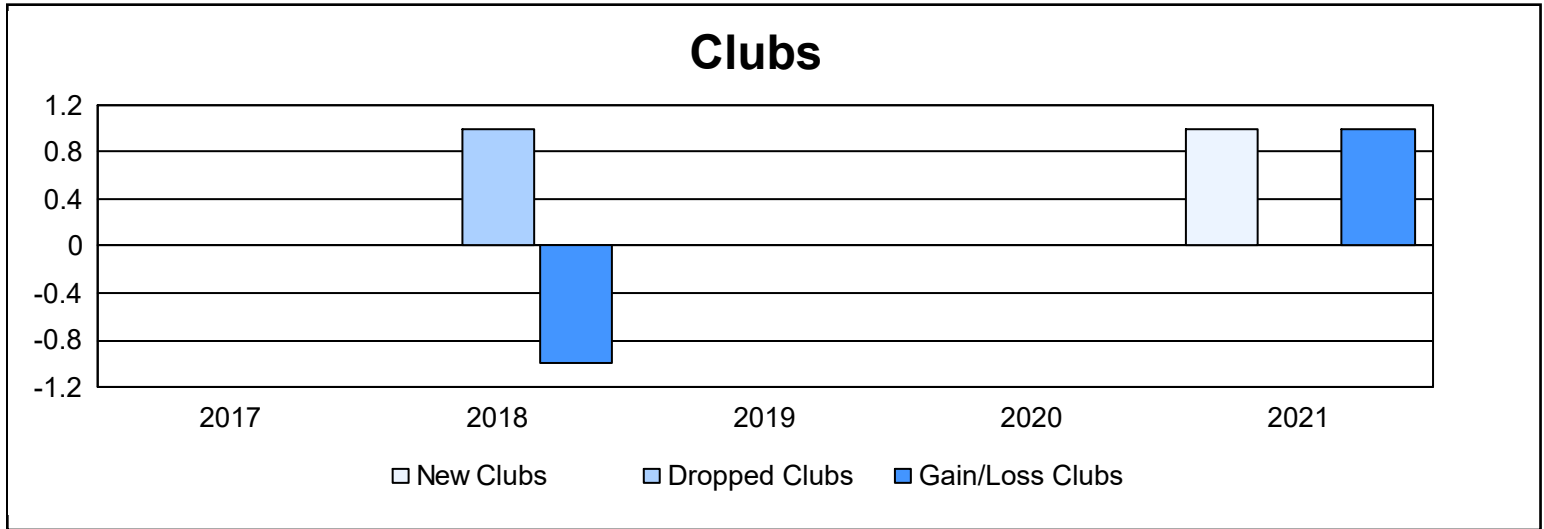

Year	New Clubs	Dropped Clubs	Gain/ Loss Clubs	New Members	Charter Members	Reinstate Members	Transfer Members	Total Member Added	Total Members Dropped	Gain/ Loss Members
2016-2017	0	0	0	163	0	5	4	172	149	23
2017-2018	0	1	-1	133	0	5	8	146	211	-65
2018-2019	0	0	0	134	0	8	2	144	134	10
2019-2020	0	0	0	59	0	4	5	68	141	-73
2020-2021	1	0	1	69	10	11	4	94	202	-108
Average	0	0	0	112	2	7	5	125	167	-43

Membership Composition June 2021 Cumulative

Gender Composition June 2021 Cumulative