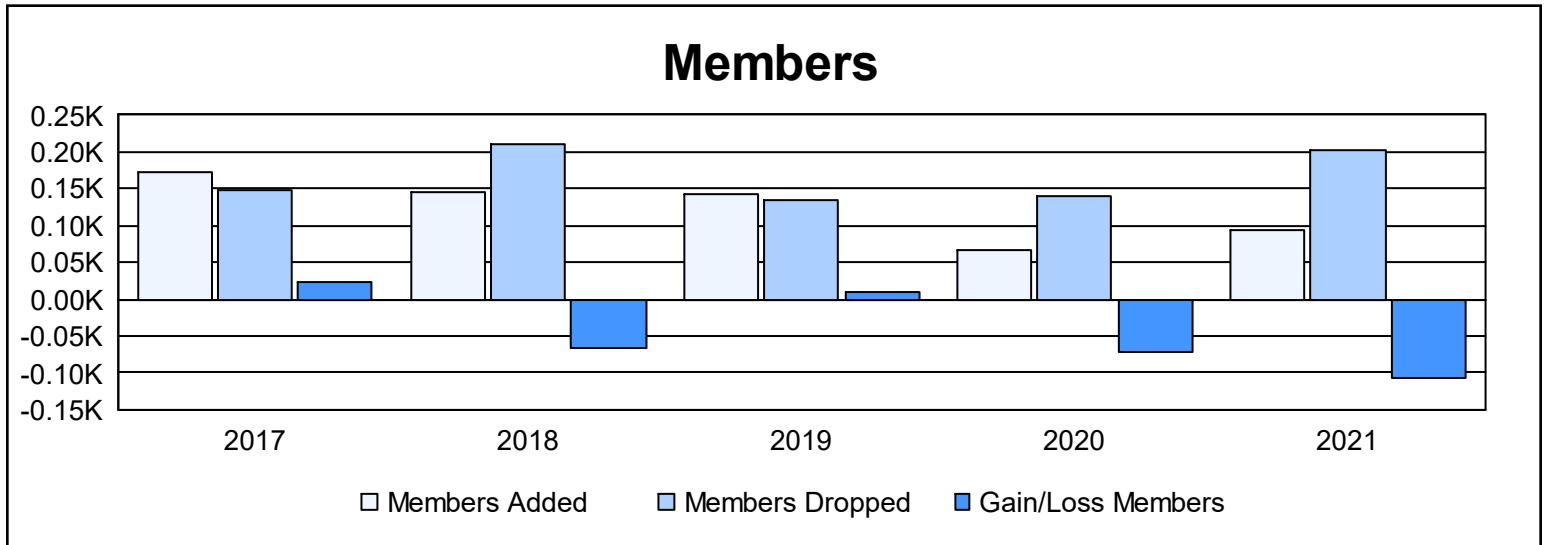

Year	New Clubs	Dropped Clubs	Gain/ Loss Clubs	New Members	Charter Members	Reinstate Members	Transfer Members	Total Member Added	Total Members Dropped	Gain/ Loss Members
2016-2017	0	0	0	163	0	5	4	172	149	23
2017-2018	0	1	-1	133	0	5	8	146	211	-65
2018-2019	0	0	0	134	0	8	2	144	134	10
2019-2020	0	0	0	59	0	4	5	68	141	-73
2020-2021	1	0	1	69	10	11	4	94	202	-108
Average	0	0	0	112	2	7	5	125	167	-43

Membership Composition June 2021 Cumulative

Gender Composition June 2021 Cumulative